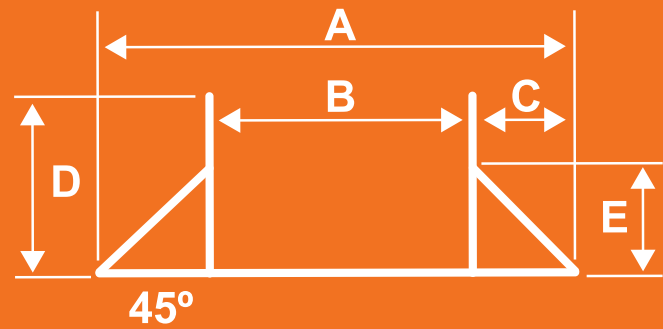

CPc4

info@construplastic.com
4ta Avenida 303
Col. Deportivo Obisado
Monterrey NL MEXICO 64040

construplastic.com